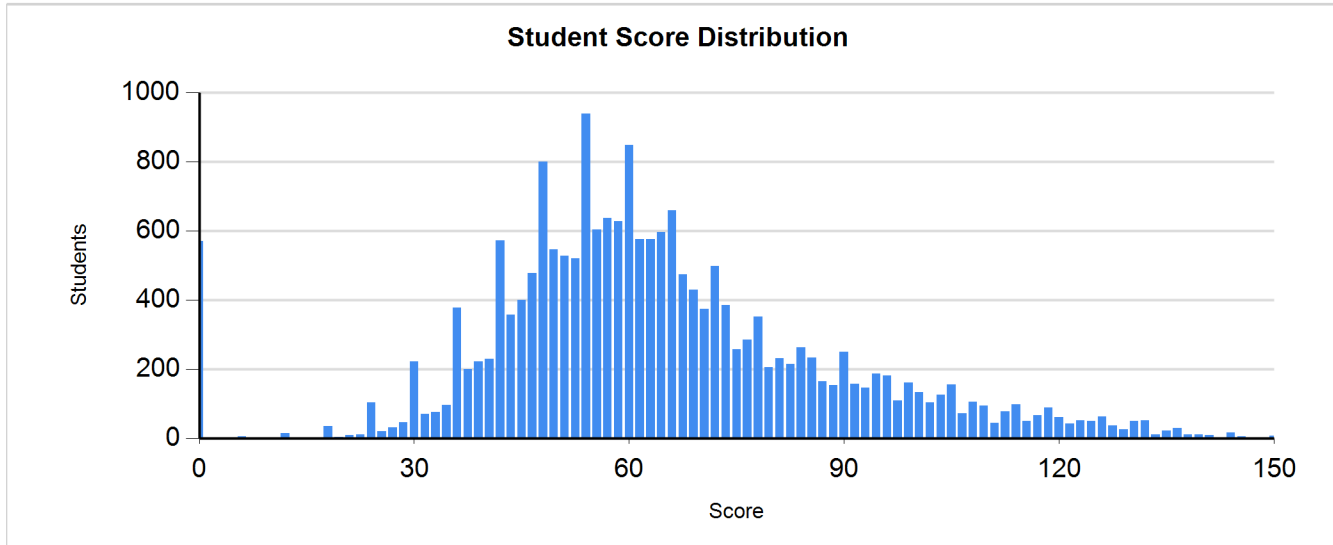

**Contest Score Report - 12A 2021** Data as of 1/1/2022

Top 1% Score Distinguished Honor Roll	Top 5% Score	Top 25% Score	Top 50% Score	Top 75% Score	High Score	Perfect Scores	Average Score	Standard Deviation	Total Students	Total Schools
130.50	91.50	76.50	60.00	49.50	150.0	6	63.68	24.48	20058	1404