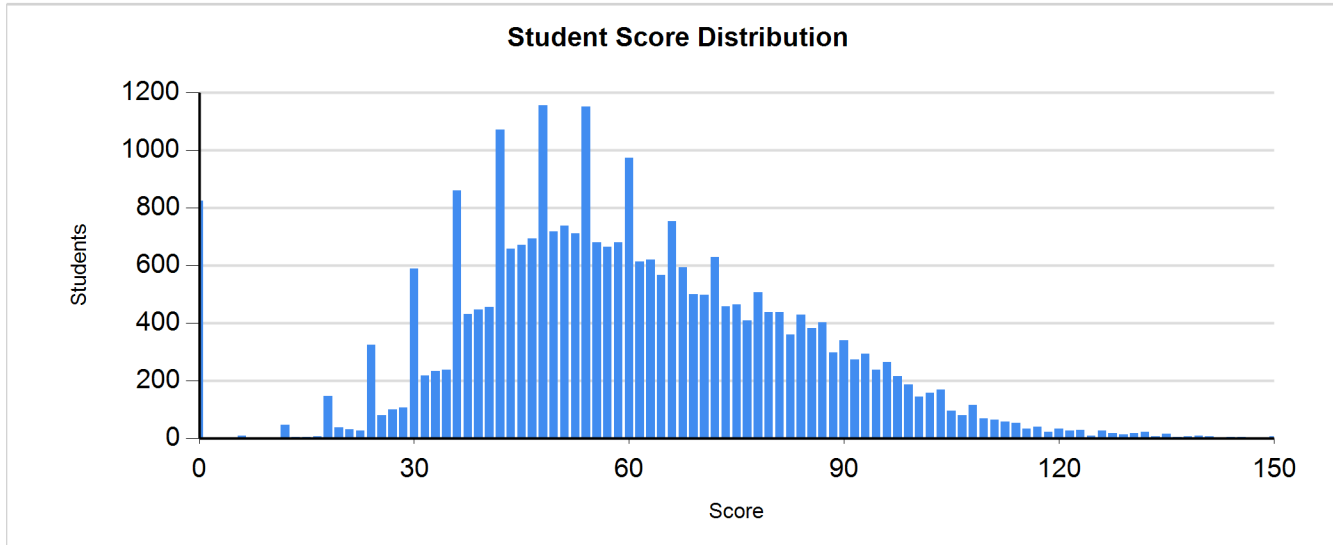

Contest Score Report - 10A 2021 Data as of 1/1/2022

Top 1% Score Distinguished Honor Roll	Top 2.5% Score	Top 25% Score	Top 50% Score	Top 75% Score	High Score	Perfect Scores	Average Score	Standard Deviation	Total Students	Total Schools
117.00	96.00	75.00	58.50	45.00	150.0	5	59.66	23.45	28265	1484